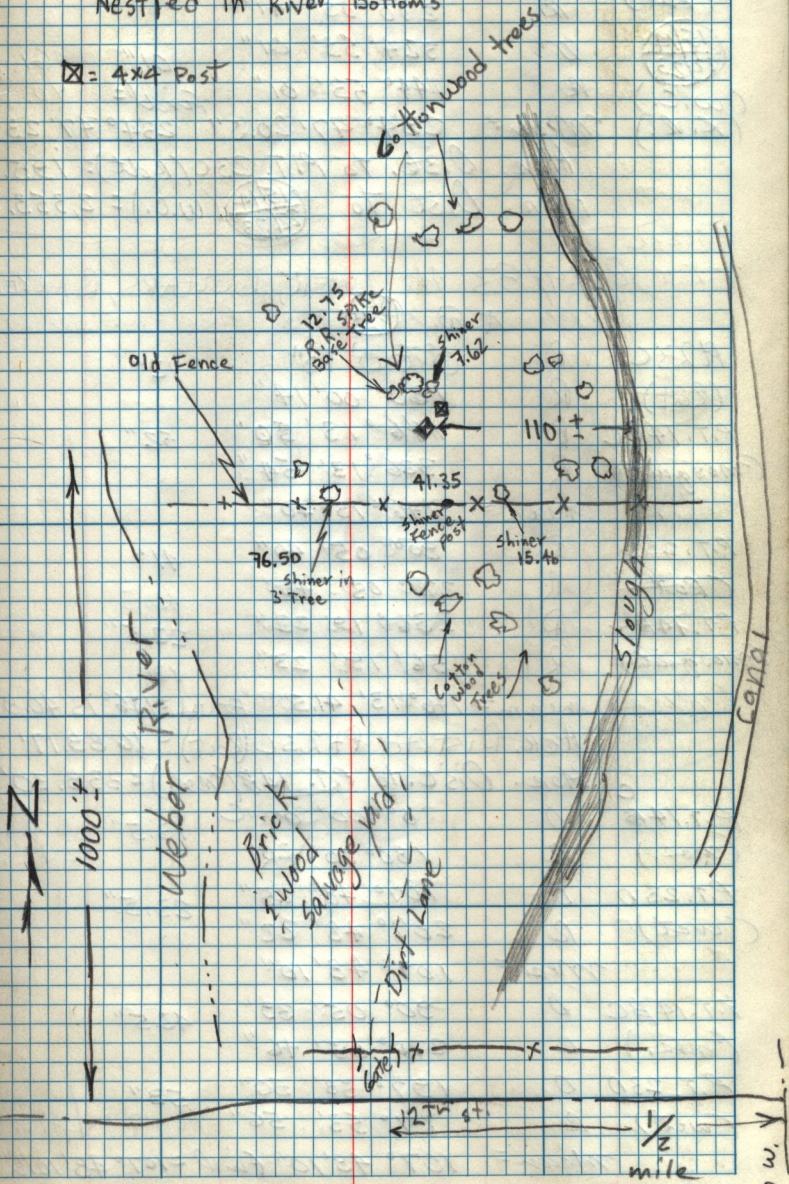

14
23

22 N

12-13-88

48

3" Brass 1965

Nestled in River Bottoms

☒ = 4x4 Post

1900 w.